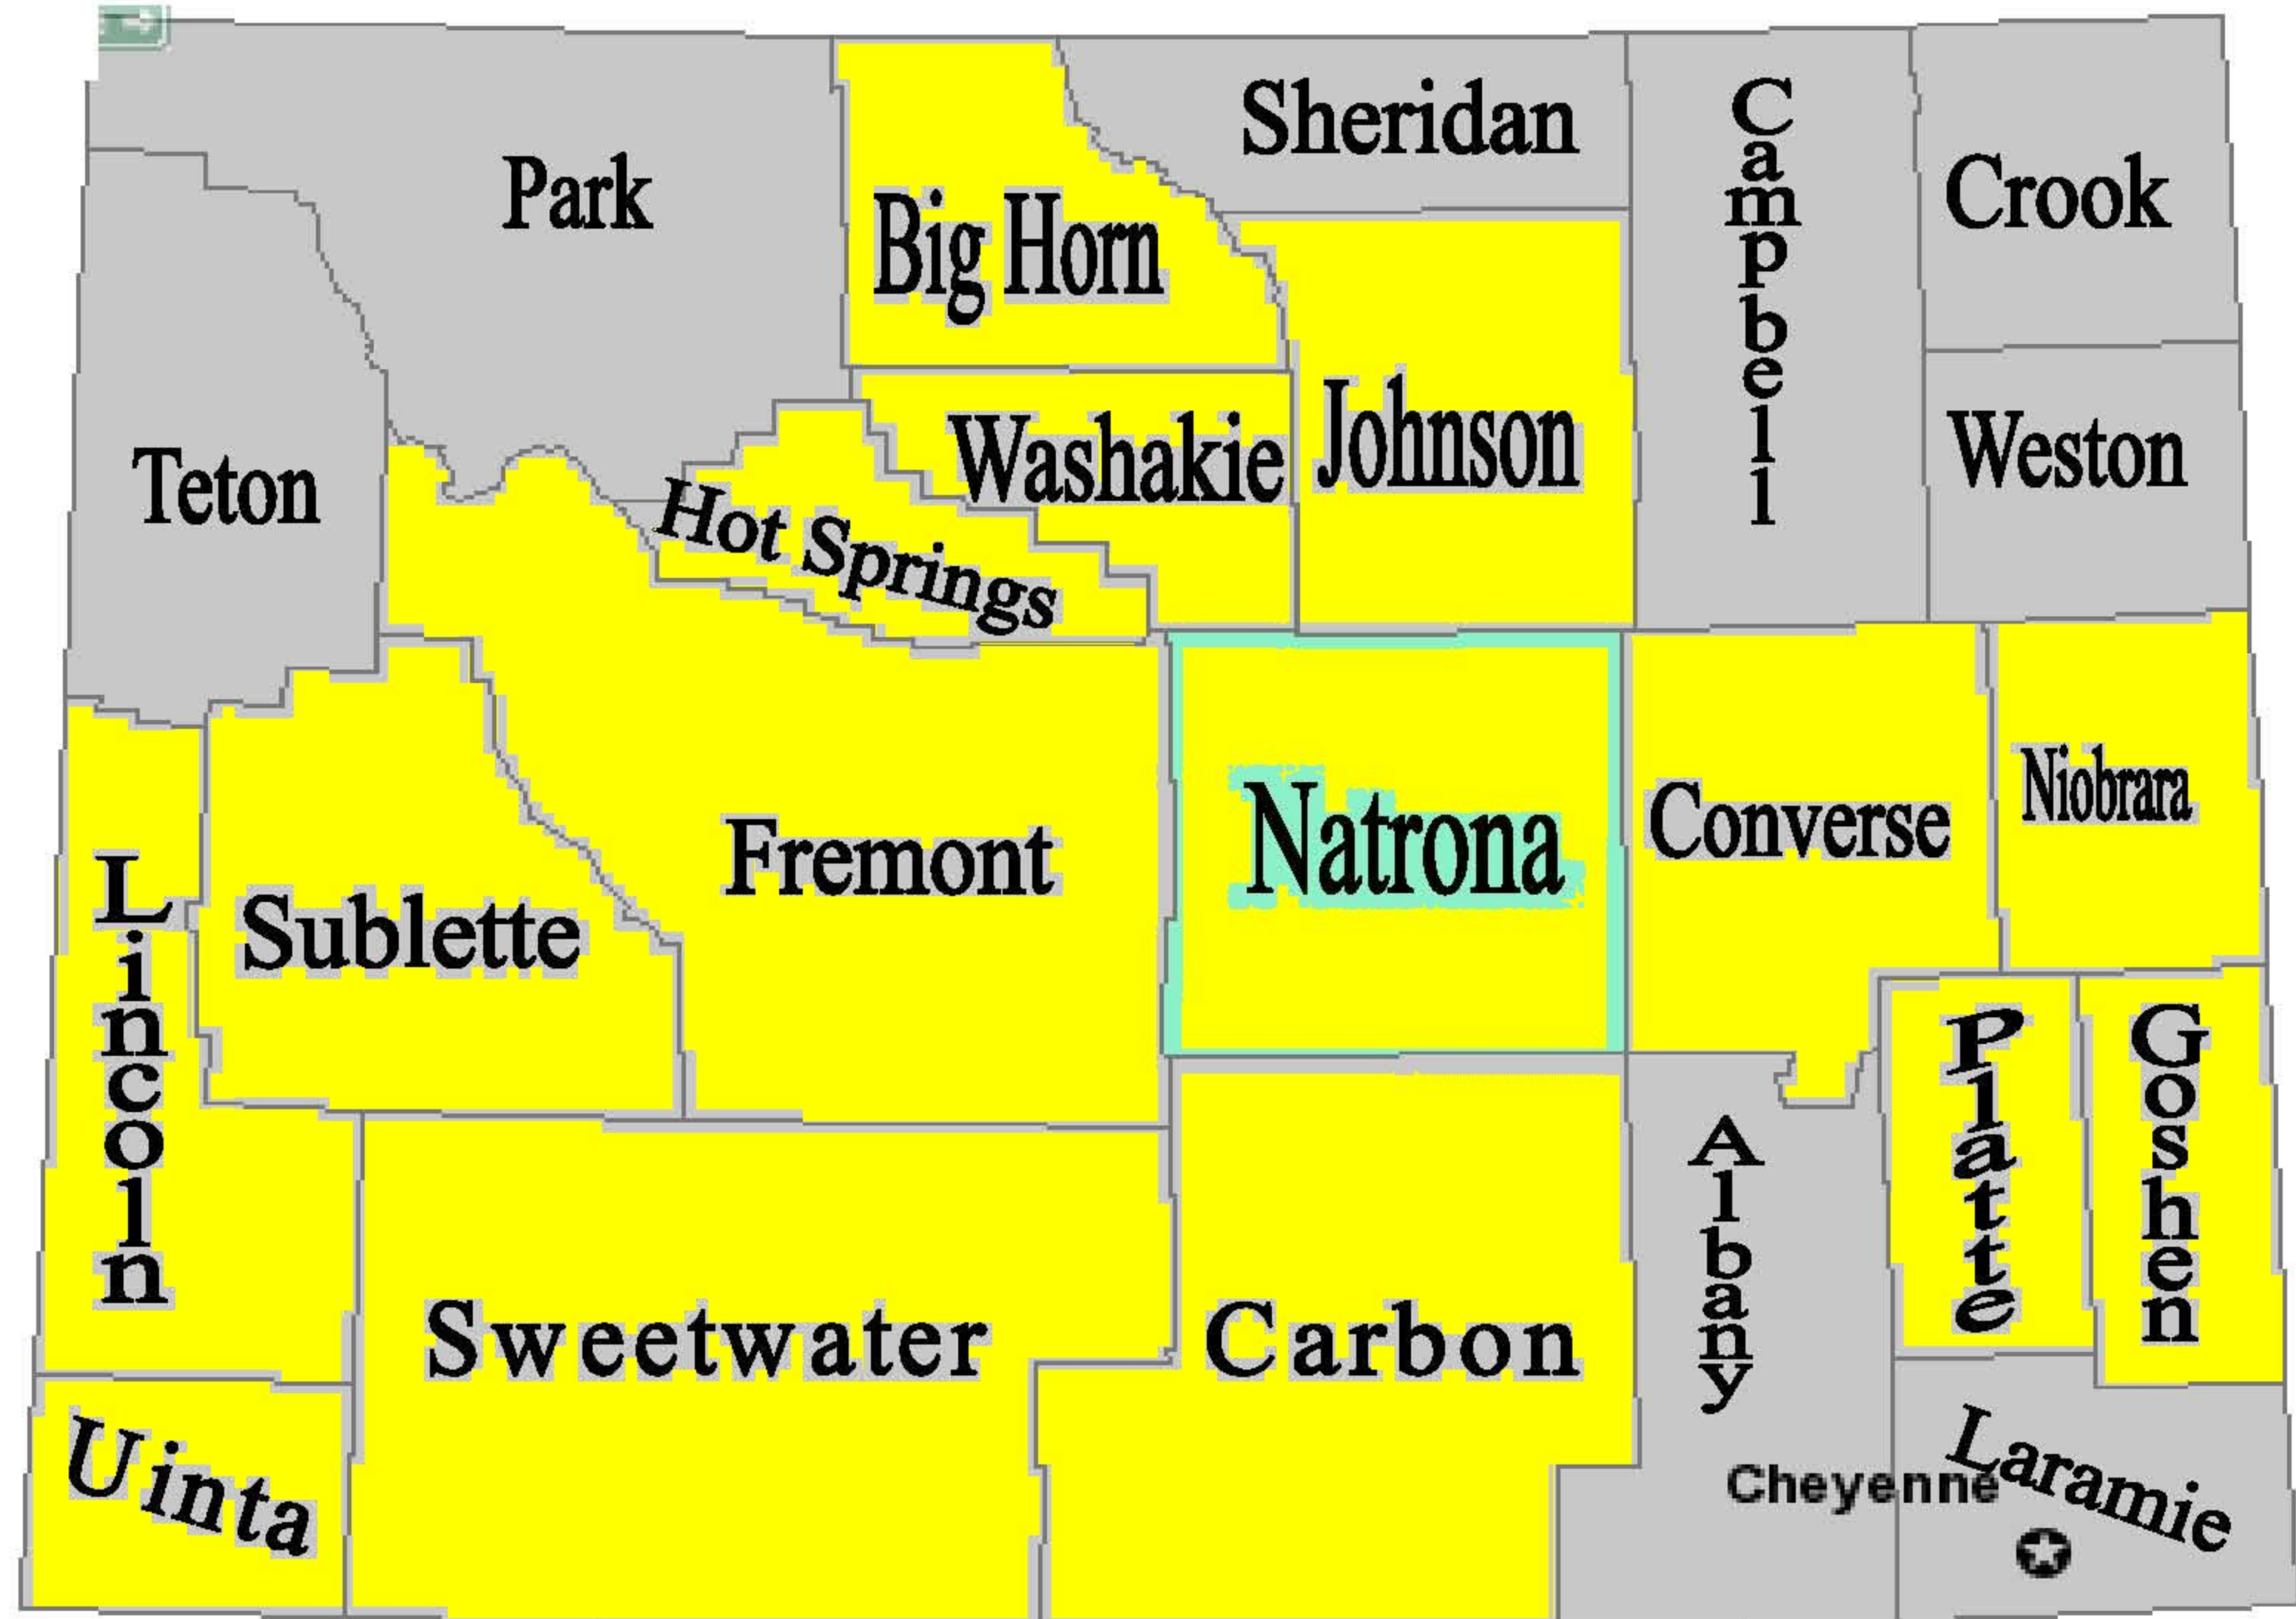

# Wyoming MLS Coverage Areas by County

Wyoming Association of REALTOR® Boards that are serviced by the Wyoming MLS

**Board & County:**

- Buffalo Board - Johnson
- Carbon County Board - Carbon
- Casper Board - Natrona
- Douglas Board - Converse
- Fremont County Board- Fremont
- North Platte Valley Board - Goshen, Platte, Niobrara
- Sweetwater Board - Sweetwater
- Western Wyoming Board - Uinta and Lincoln County
- At Large Members of WAR - Hot Springs, Washakie, Big Horn, Sublette

**Wyoming Counties**